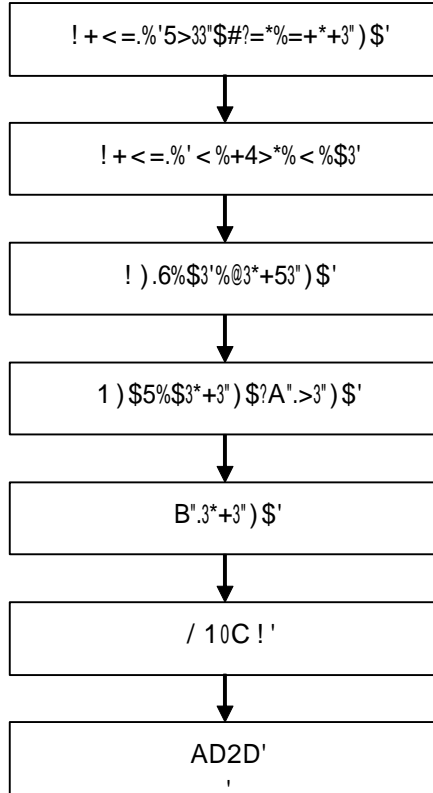

S S Job No. : SP21 020685 SH

Client Ref. Information : T 3P、T 92、T 92CR、T 92 R、T 92 2L、T 220A、T 220 、T 220A 、T 220C、T 220C 2L、T 251、T 252、

## Test Report

Test Report

No. SHAEC2113847801

Date: 09 Jul 2021

Page 5 of 5

Sample photo:

S S authenticate the photo on original report on!

End of Report