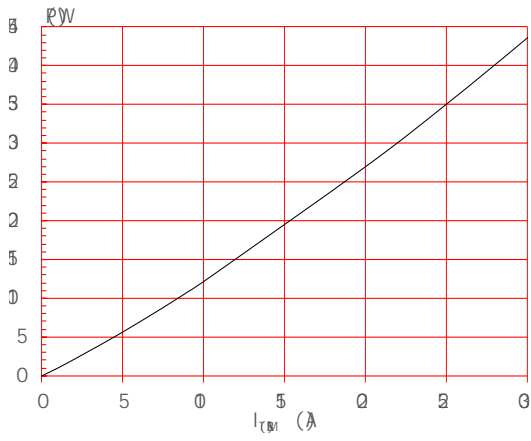

**FIG.1:** Max on-state current

**FIG.2:** RMS on-state current vs case temperature

**JST24E-800BW**

---

Ref.	M		D		Inches
	M	Tp.	Max	M	

Informa  
J

i i  
i