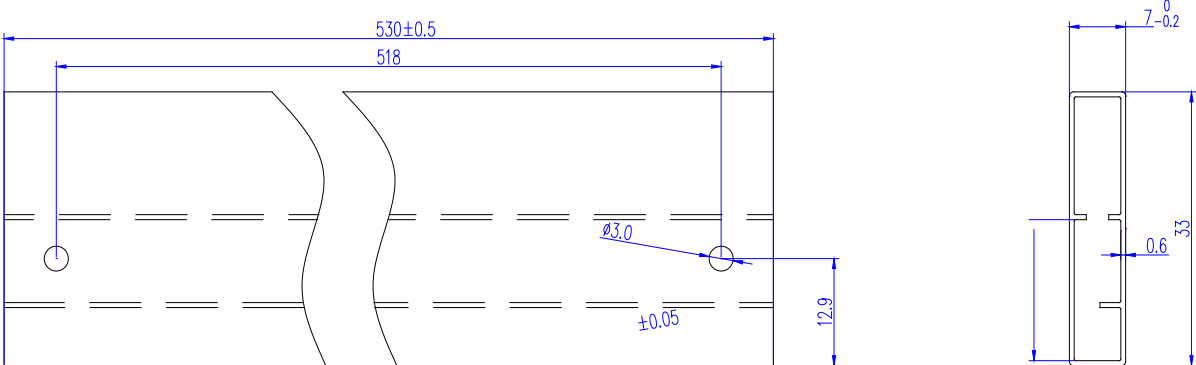

**FIG.1:** Max on-state current

**FIG.2:** RMS on-state current vs case temperature

**JST24E-800BW**

---

Ref.	M		D		Inches
	M	Tp.	Max	M	

Informa  
J

i i  
i