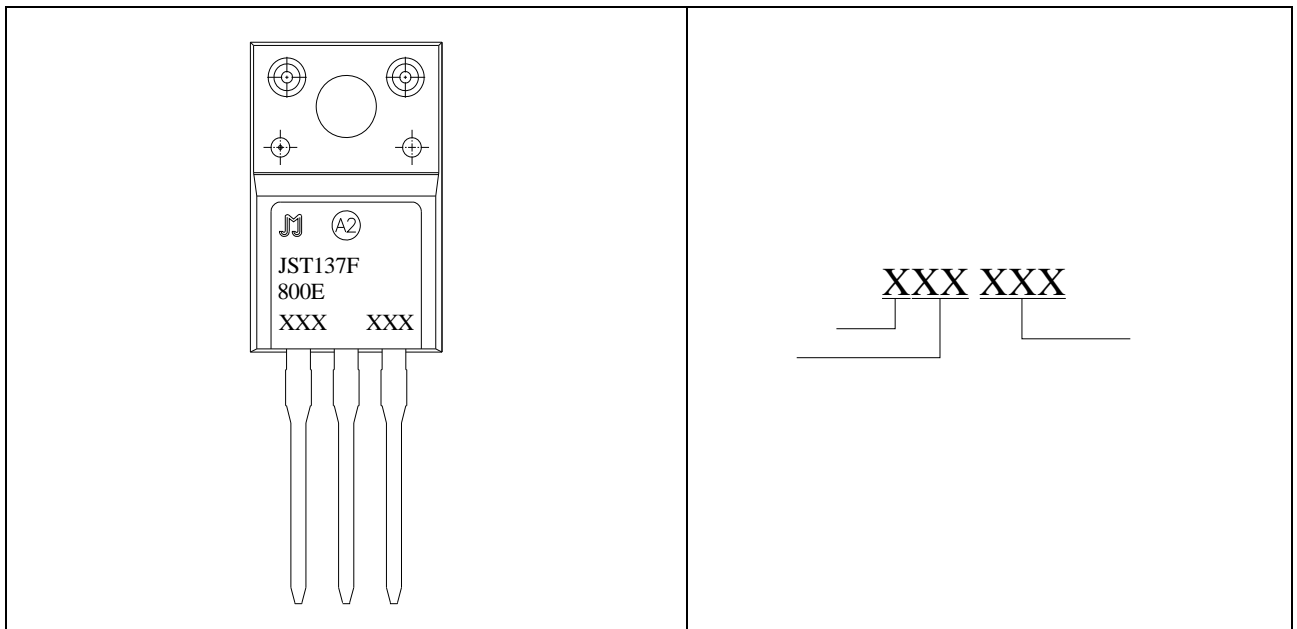

**JST137F-800E 8A TRIAC**

Rev.A.1.1

DESCRIPTION:

MAIN FEATURES

ORDERING INFORMATION

MARKING

FIG.1:

FIG.2:

**ORDERING INFORMATION**

Order code	Voltage V <sub>DRM</sub> /V <sub>RPM</sub> (V)	IGT(mA)		Package	Base qty. (pcs)	Delivery mode
		-	-			
JST137F-800E	800	10	25	TO-220F(Ins)	50	Tube

**Document Revision History**