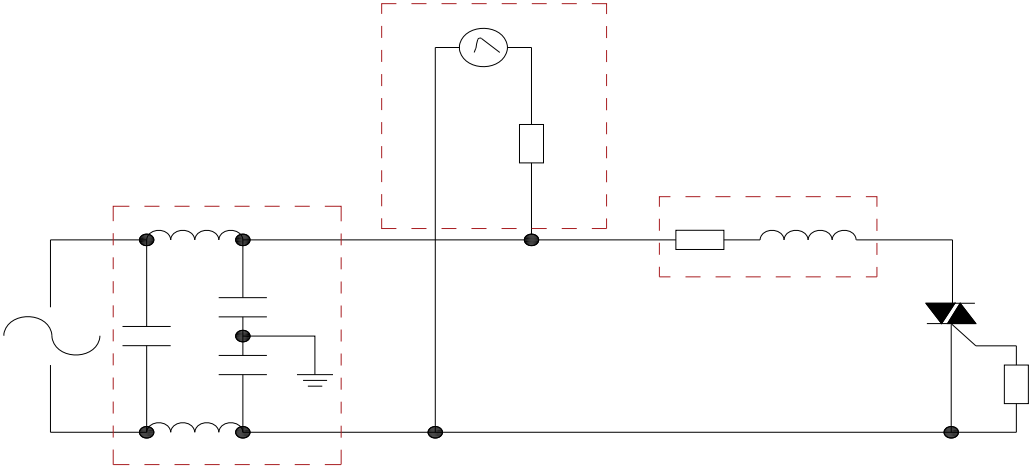

**JST137F-800E 8A TRIAC**

Rev.A.1.1

DESCRIPTION:

MAIN FEATURES

ORDERING INFORMATION

MARKING

FIG.1:

FIG.2:

**ORDERING INFORMATION**

Order code	Voltage V <sub>DRM</sub> /V <sub>RPM</sub> (V)	IGT(mA)		Package	Base qty. (pcs)	Delivery mode
		-	-			
JST137F-800E	800	10	25	TO-220F(Ins)	50	Tube

**Document Revision History**