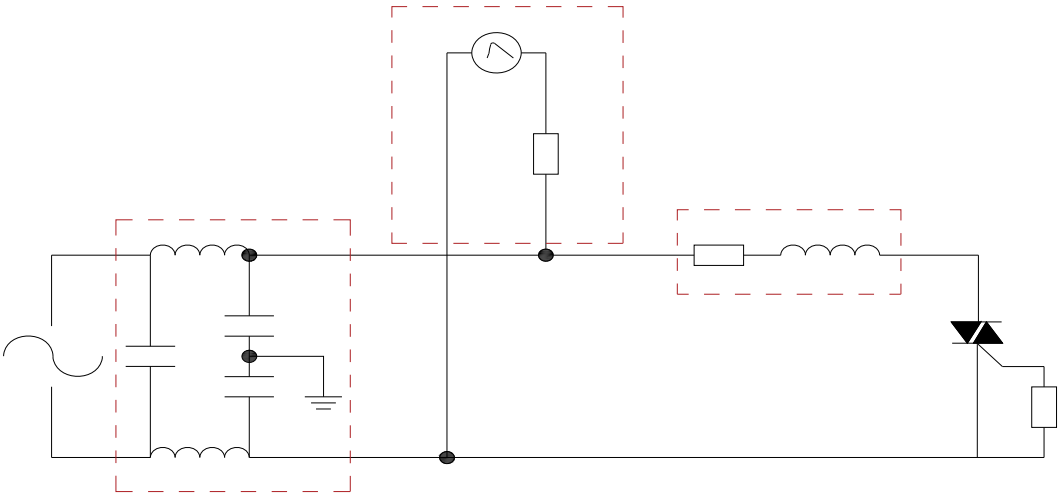

	Symbol	Value	Unit

FIG.1:

FIG.2:

Order code	Voltage $V_{DRM}/V_{RRM}$ (V)	IGT(mA)	Package	Base qty. (pcs)	Delivery mode
		- - -			
JST131U-800T	800	5	TO-92	1,000	Bulk Pack
JST131U-800T-TR				2,000	Tape & Reel